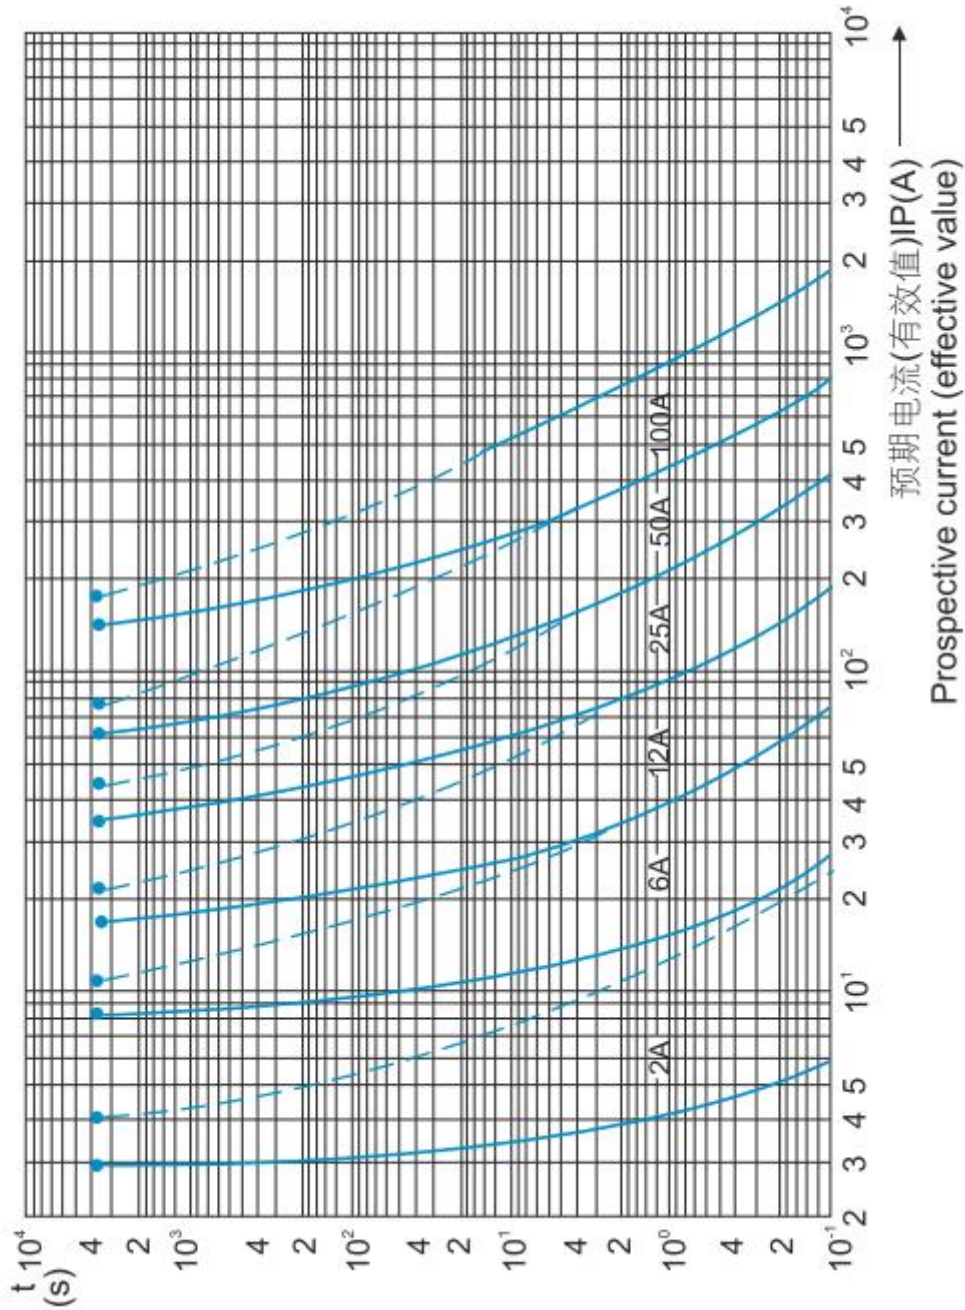

### 2. Dimensions

Model	Rated Voltage(V)	Size(mm)	
		D	L
10x38	690VAC/250VDC	10	38
14x51	690VAC/250VDC	14	51
22x58	690VAC/250VDC	22	58

Model	Size(mm)				
	A1	A2	B	H1	H2
RT18L-125	126	128.5	35	78	104

## 3. Characteristic Curve