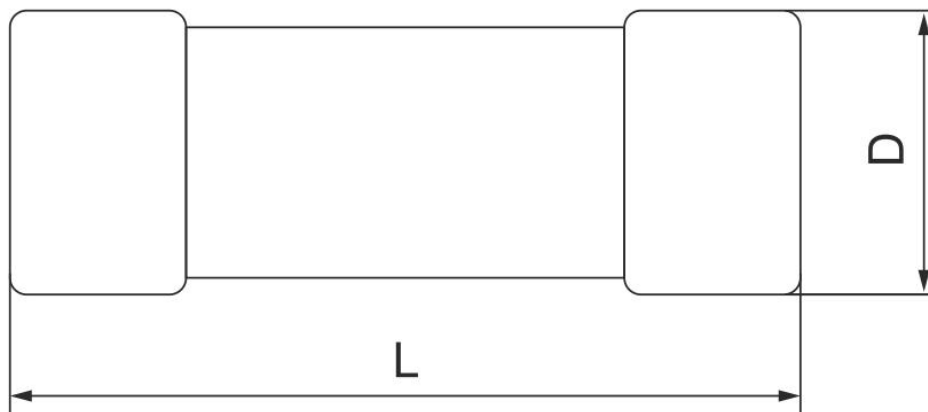

### 2. Dimensions

Model	Rated Voltage(V)	Size(mm)	
		D	L
10x38	690VAC/250VDC	10	38
14x51	690VAC/250VDC	14	51
22x58	690VAC/250VDC	22	58