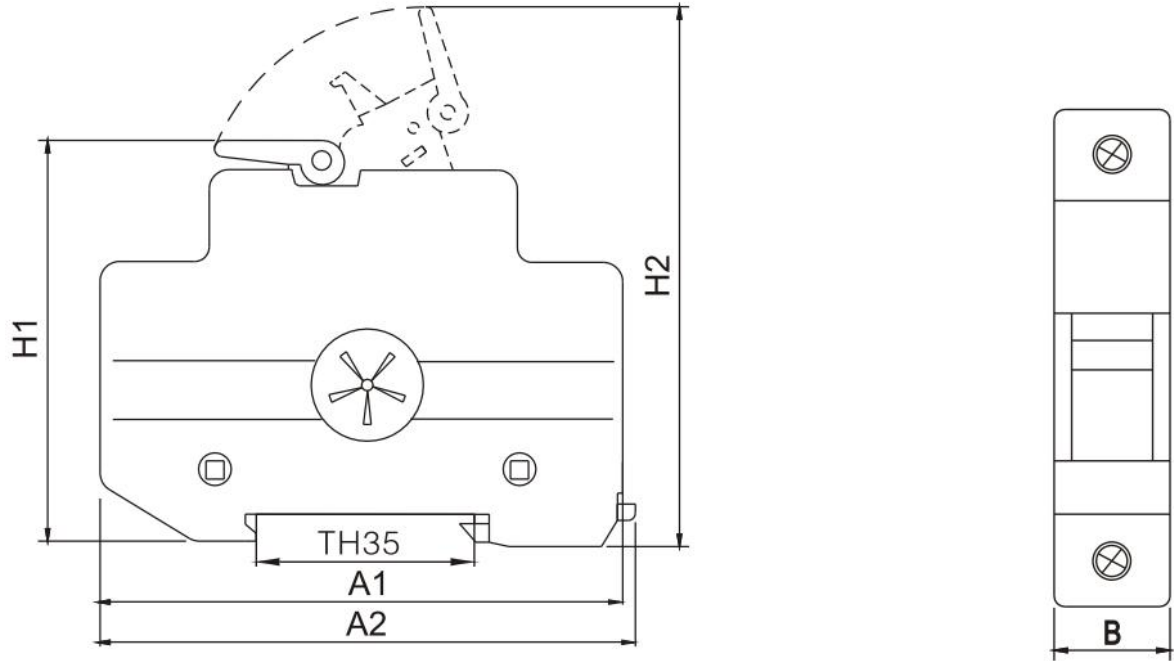

Zhejiang Chifeng Electric Co., Ltd.

No. 89 Punan 5th Road, Yueqing Economic Development Zone, Yueqing City, Wenzhou City, Zhejiang Province, China.

TEL: +86-577-61757776 FAX: +86-577-61716120

www.wzcfdq.com

Model	Size(mm)				
	A1	A2	B	H1	H2
RT18-32X	78	80	18	60	80