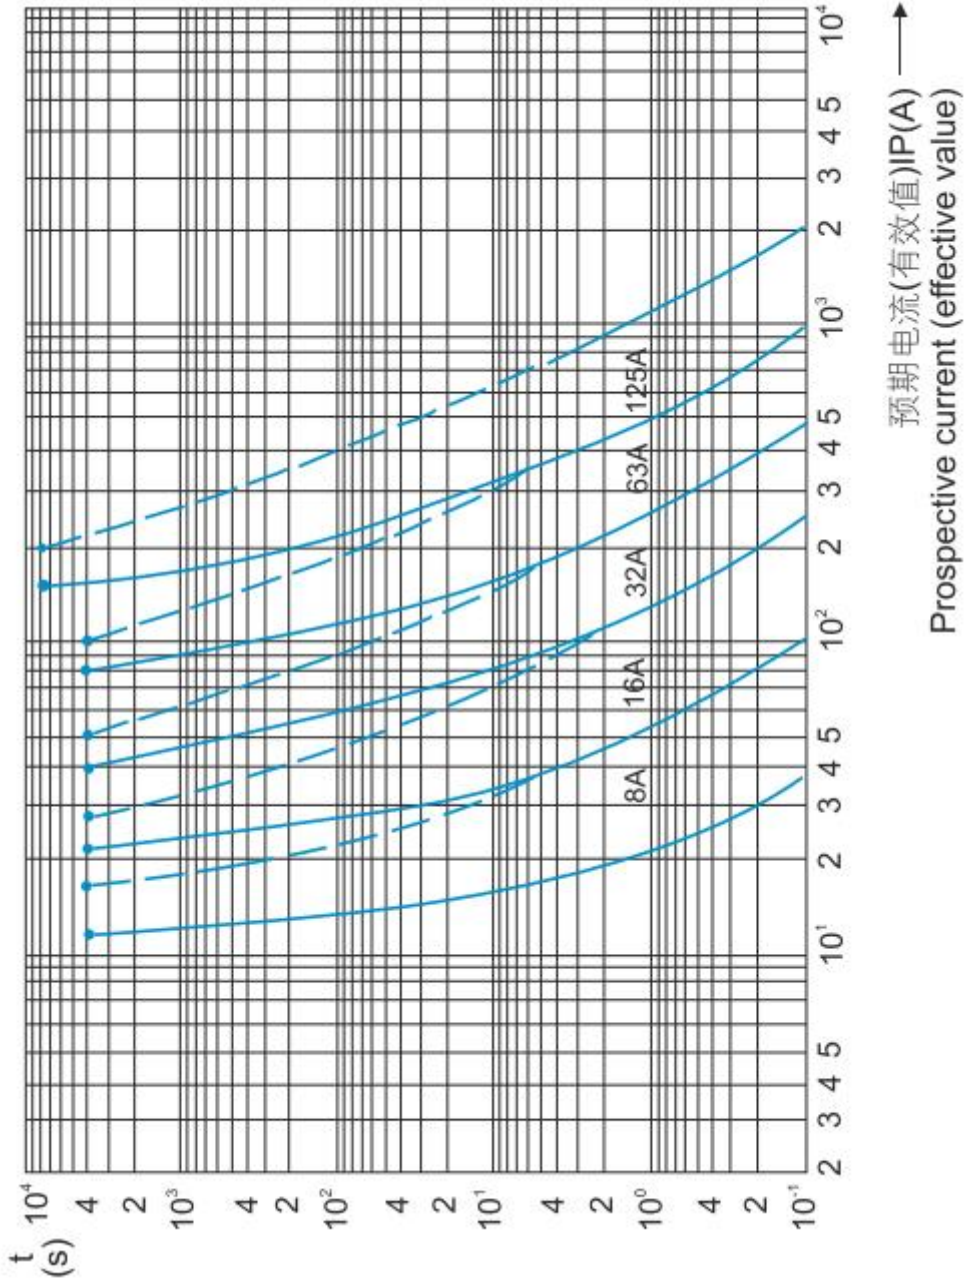

Zhejiang Chifeng Electric Co., Ltd.

No. 89 Punan 5th Road, Yueqing Economic Development Zone, Yueqing City, Wenzhou City, Zhejiang Province, China.

TEL: +86-577-61757776 FAX: +86-577-61716120

www.wzcfdq.com