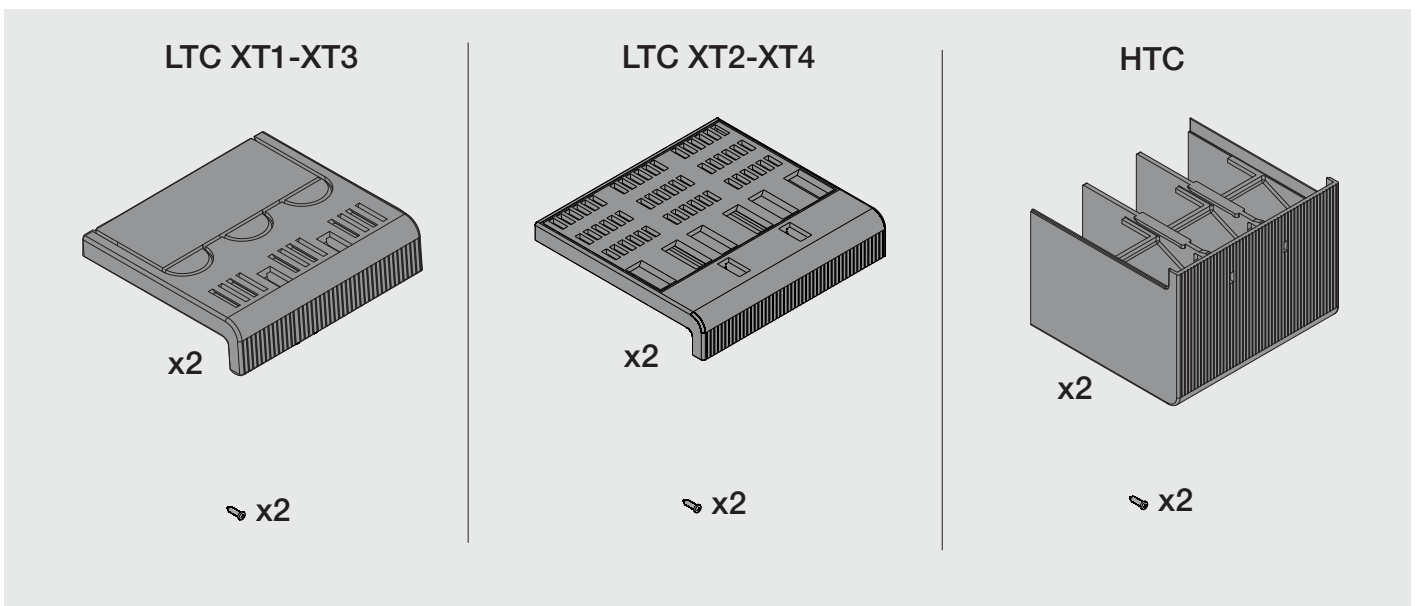

SACE Tmax XT

HTC/LTC - Copriterminali isolanti alti/bassi XT1-XT2-XT3-XT4
HTC/LTC - XT1-XT2-XT3-XT4 High/Low Insulating terminal covers
HTC/LTC - Isolierende Hohe/Flache Klemmenabdeckungen XT1-XT2-XT3-XT4
HTC/LTC - Cache-bornes isolants hauts/bas XT1-XT2-XT3-XT4
HTC/LTC - Cubrebornes aislantes altos/bajos XT1-XT2-XT3-XT4
HTC/LTC - XT1-XT2-XT3-XT4 高/低端子盖板

XT1-XT2-XT3-XT4

A**B****HTC****C****HTC****D****HTC****E****HTC**

F

LTC XT1-XT3

G

LTC XT1-XT3 F

H

LTC XT1-XT3 P